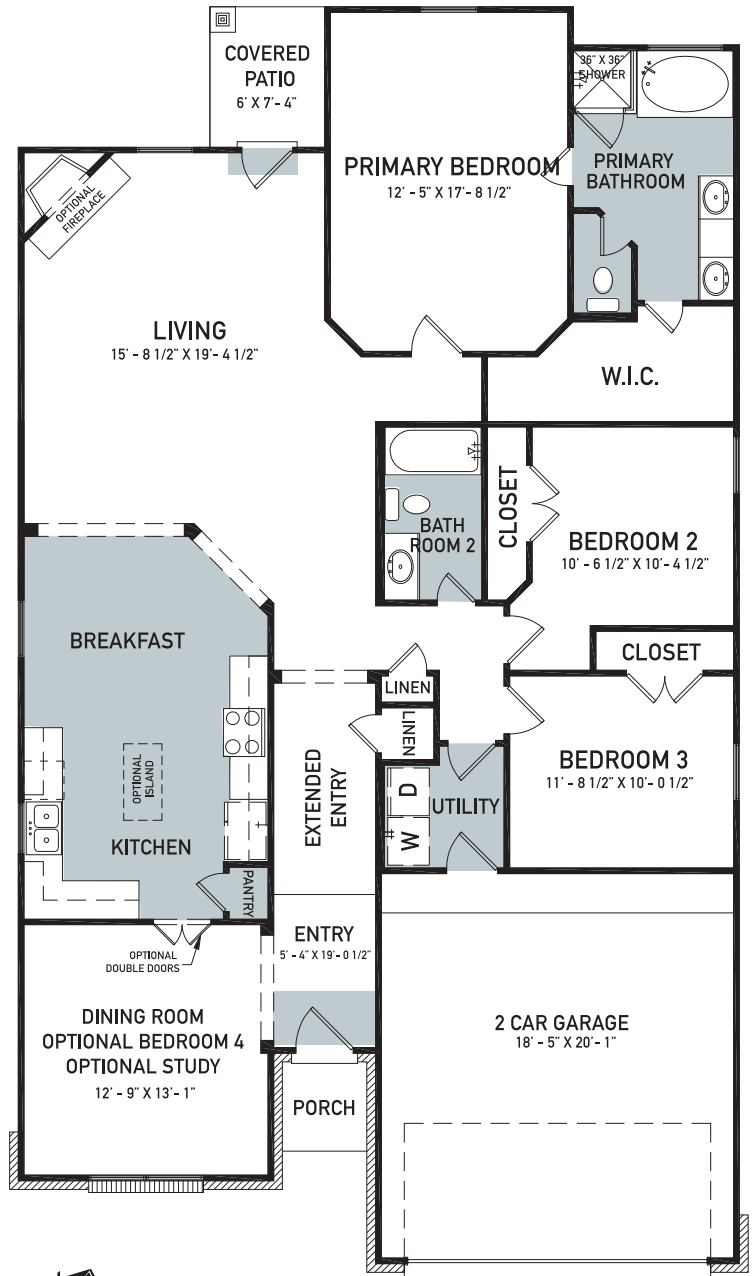

Williams Reserve East

1838

- 1,838 sq ft
- 9 ft Ceilings
- 3 Bedrooms
- 2 Full Bathrooms
- Tile Flooring
- Granite Countertops
- 42 in Cabinets with Crown Molding
- 9 ft Ceilings
- 8 ft Mahogany Front Door
- Stone Wainscot
- Coach Lights
- Built-in Microwave
- Garden Tub and Separate Walk-In Shower
- Dual Vanities
- Large Living Room
- Gourmet Kitchen with Adjacent Dining
- Pantry
- Utility Room
- Extended Entry
- Primary Suite at Rear of Home
- Front Porch
- Covered Back Patio
- 2-Car Garage

Optional:

- Island in Kitchen
- Fireplace
- Doorway into Kitchen
- Formal Dining, Bedroom 4 or Study

ASGiHOMES.com

Let's get Social