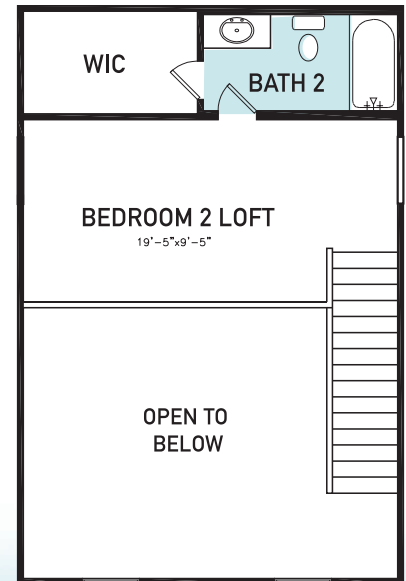

MARIE VILLAGE

AN ASGi HOMES NEIGHBORHOOD

Plan 1203

- 1203 sq. ft.
- 2 Bedrooms
- 2 Bathrooms
- Gourmet Kitchen with Island
- Large Pantry
- Dishwasher Included
- Utility Closet
- Living Room and Dining Area adjacent
- Primary Suite at rear of home
- Large Front Porch Area

FIRST FLOOR

SECOND FLOOR