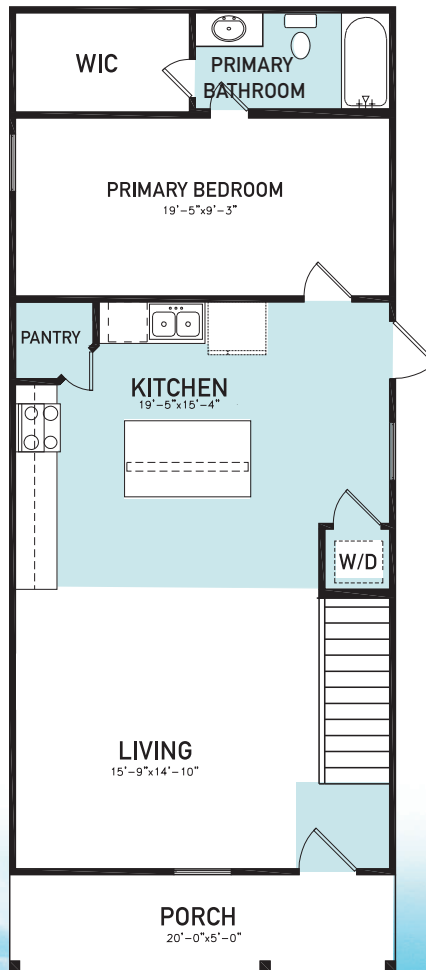

MARIE VILLAGE

AN ASGi HOMES NEIGHBORHOOD

Plan 1203

- 1203 sq. ft.
- 2 Bedrooms
- 2 Bathrooms
- Gourmet Kitchen with Island
- Large Pantry
- Dishwasher Included
- Utility Closet
- Living Room and Dining Area adjacent
- Primary Suite at rear of home
- Large Front Porch Area

FIRST FLOOR

SECOND FLOOR