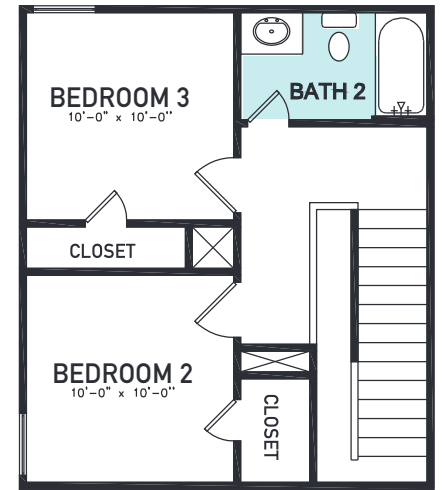

MARIE VILLAGE

AN ASGi HOMES NEIGHBORHOOD

Dan

PLAN 1037

- 1,037 sq. ft.
 - 3 Bedrooms
 - 2 Bathrooms
 - Utility Closet
 - Gourmet L-Shaped Kitchen
 - Dishwasher Included
 - Living Room and Dining Area adjacent
 - Primary Suite at rear of home
 - Large Front Porch
- Optional:
- Primary Bathroom Secondary Door

FIRST FLOOR

SECOND FLOOR

ASGiHOMES.com

Let's get Social