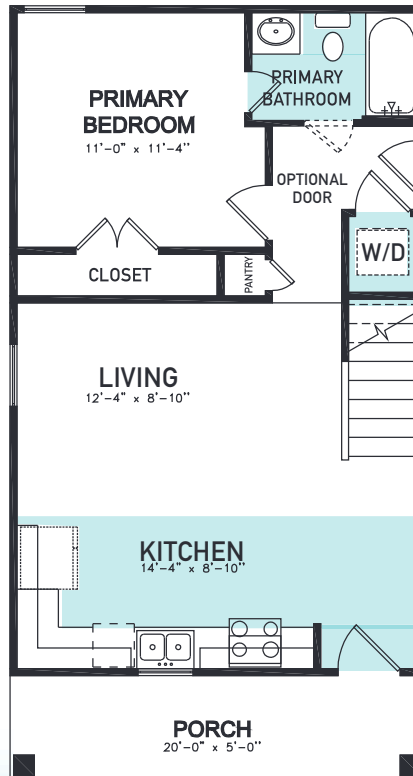

MARIE VILLAGE

AN ASGi HOMES NEIGHBORHOOD

Dan

PLAN 1037

- 1,037 sq. ft.
 - 3 Bedrooms
 - 2 Bathrooms
 - Utility Closet
 - Gourmet L-Shaped Kitchen
 - Dishwasher Included
 - Living Room and Dining Area adjacent
 - Primary Suite at rear of home
 - Large Front Porch
- Optional:
- Primary Bathroom Secondary Door

FIRST FLOOR

SECOND FLOOR

ASGiHOMES.com

Let's get Social