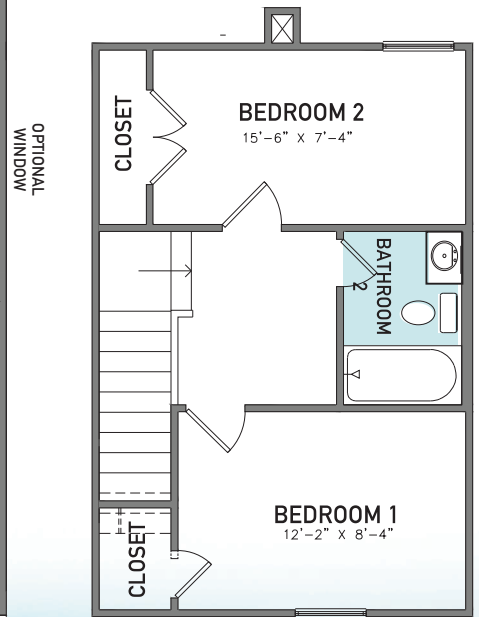

MARIE VILLAGE

AN ASGi HOMES NEIGHBORHOOD

Ryan

PLAN 931

- 931 sq. ft.
 - 3 Bedrooms
 - 2 Bathrooms
 - Utility Closet
 - Open Concept
 - Living Room and Dining Area adjacent
 - Gourmet Galley Kitchen
 - Dishwasher Included
 - Primary Suite to the rear of home
 - Large Front Porch Area
- Optional:
- Kitchen Window

FIRST FLOOR

SECOND FLOOR