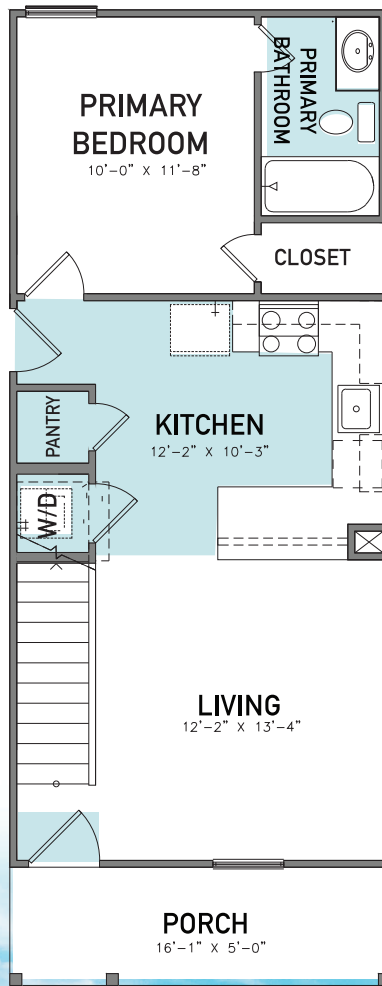

MARIE VILLAGE

AN ASGi HOMES NEIGHBORHOOD

Ryan

PLAN 931

- 931 sq. ft.
 - 3 Bedrooms
 - 2 Bathrooms
 - Utility Closet
 - Open Concept
 - Living Room and Dining Area adjacent
 - Gourmet Galley Kitchen
 - Dishwasher Included
 - Primary Suite to the rear of home
 - Large Front Porch Area
- Optional:
- Kitchen Window

FIRST FLOOR

SECOND FLOOR